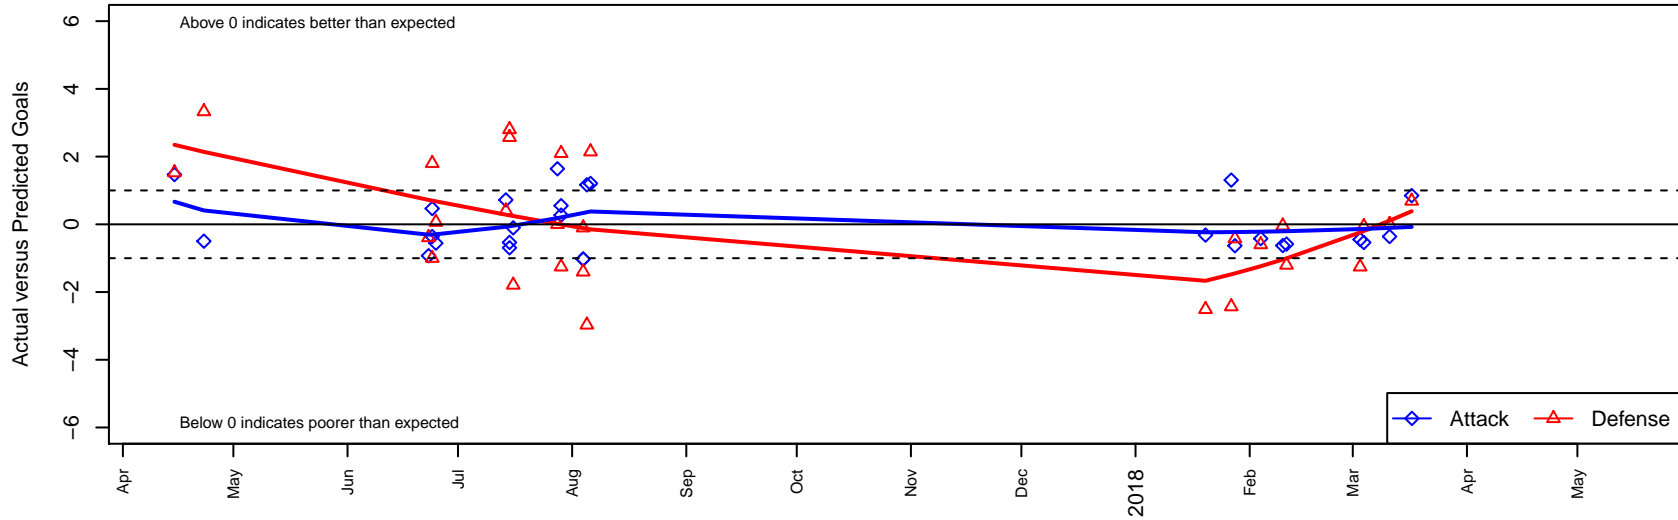

Westside Timbers Samba B01

Westside Timbers
 Beaverton, OR
 B01 total strength=1354
 attack=8.85 defense=5.25
 spr league = PTT Win B01 Div 1

alt names used:
 WESTSIDE TIMBERS 01B SAMBA
 WESTSIDE TIMBERS 01B SAMBA (USA)
 WT 01B Samba
 Westside Timbers 01B Samba

Venues played:
 2016 OYS State Cup B01
 2017 Clash At the Border Gold/Silver/Bronze
 2017 Beaverton Cup U17 Silver
 2017 Oswego Nike Cup Silver U17
 2017 Mt Hood Challenge U19 Silver
 2017 PTT Winter B01 Division 1

Westside Timbers Samba B01
 Dots are actual minus expected GF (blue circles) and GA (red triangles).
 Blue line is smoothed change in attack strength. Red is smoothed change in defense strength.

**attack and defense variance (black dot)
relative to other teams
and top 10 in region**